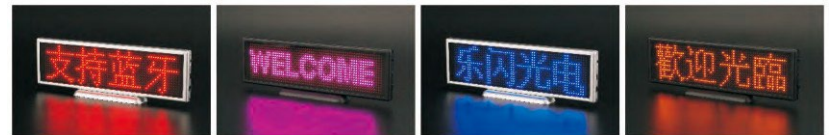

MK-1664

(Desktop Display)

Dots: 16 * 64

Pixel: 3mm

Screen Size: 195*50mm

Frame Size: 215*62*11mm

Language: Worldwide language

Memory: 8 message with total 1000 characters

How To Display: Use USB to Transfer message

Display Model: Fixed, Flashing, Marquee, Scrolling ...

Battery: 1800mAh; AC110-220V.

LED Color: Red, White, Pink, Blue, Yellow, Green

Frame Color: Black and Silver