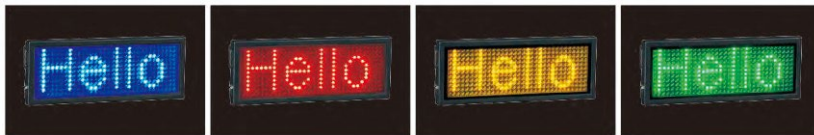

MK-1133

(LED Name Badge)

Dots: 11*33

Pixel Pitch: 1.93mm

Display Size : 72*25 (mm)

Frame Size : 78*30*6 (mm)

Languages : Worldwide language

Memory : 750 characters or equivalent message

Brightness: 25%, 50% , 75%, 100%

Display Speed: 8 grade from Level 1 to Level 8

Display Model: Fixed, Scrolling, Flashing, Laser...

Charging : 2 Hours, 240mAh

Working Time: 20-40 hours